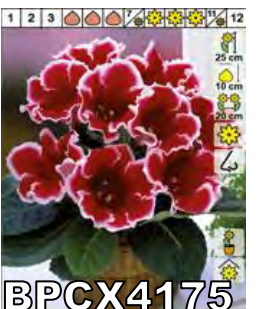

BPCF0058 COFRE GLOXINIAS (30X5=150)