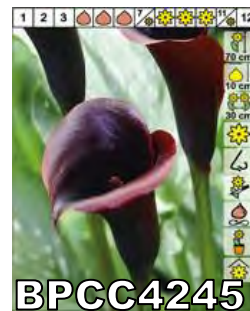

BPCB3005 BPCB3010 BPCB3015 BPCB3020 BPCB3025 BPCF0082 COFRE GALLAS (A) (30X5=150)